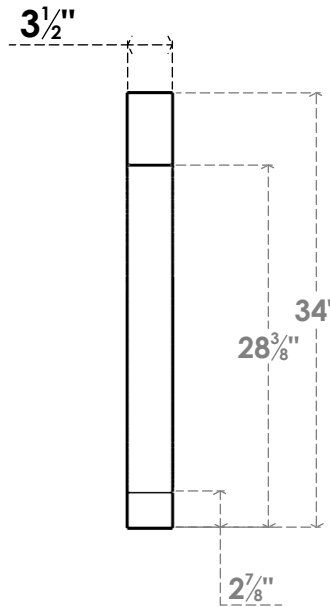

ITEM NUMBER: BRCPC035X26000X34000IMP

3 1/2"W X 26"D X 34"H IMPERIAL ARCHITECTURAL GRADE PVC CLOSED KNEE BRACE

SIDE PROFILE

FRONT PROFILE

ISOMETRIC

EKENA MILLWORK
2300 WEST MAIN ST.
CLARKSVILLE, TX 75426
TOLL FREE: 866-607-0453
WWW.EKENAMILLWORK.COM

NOTES

1. INSTALLATION TO BE COMPLETED IN ACCORDANCE WITH MANUFACTURER'S SPECIFICATIONS.
2. DRAWING MAY NOT BE TO SCALE
3. THIS DRAWING IS INTENDED FOR DESIGN AND PLANNING PURPOSES ONLY.
4. ALL INFORMATION CONTAINED HEREIN WAS CURRENT AT THE TIME OF DEVELOPMENT BUT MUST BE REVIEWED AND APPROVED BY THE PRODUCT MANUFACTURER TO BE CONSIDERED ACCURATE.
5. ARCHITECTURAL GRADE PVC PRODUCTS ARE MADE FROM EXPANDED CELLULAR PVC AND COME NATURALLY WHITE BUT MAY BE PAINTED