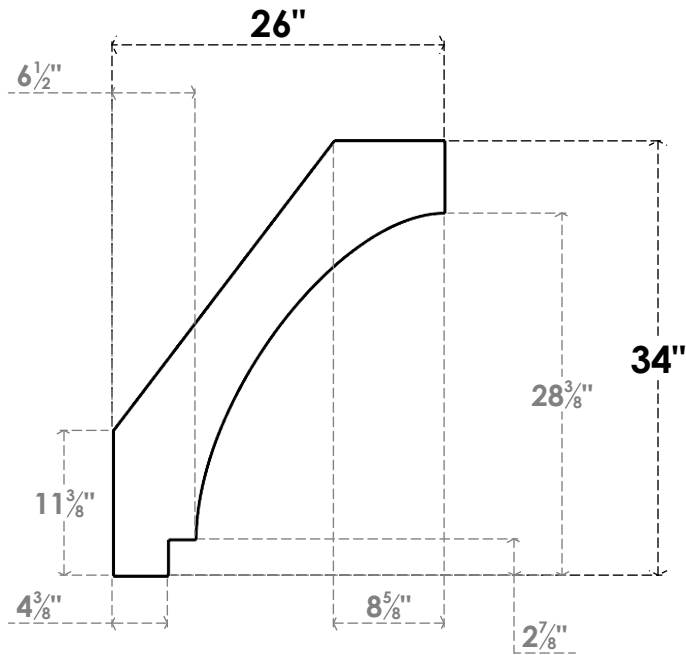

ITEM NUMBER: BRCPC035X26000X34000IMP

3 1/2"W X 26"D X 34"H IMPERIAL ARCHITECTURAL GRADE PVC CLOSED KNEE BRACE

SIDE PROFILE

FRONT PROFILE

ISOMETRIC

EKENA MILLWORK
2300 WEST MAIN ST.
CLARKSVILLE, TX 75426
TOLL FREE: 866-607-0453
WWW.EKENAMILLWORK.COM